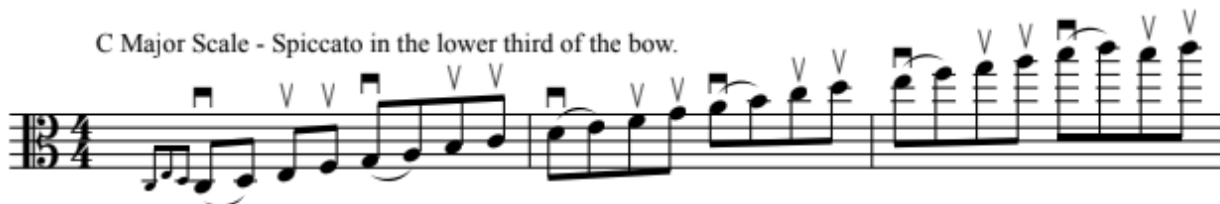

WSMA High School State Honors Music Project

2020 Viola Audition Requirements

SCALES

Perform from memory the scales listed on page two with the indicated bowings in three octaves when possible.

Please Note: The scales below are the required scales with the required bowings. Scales may be performed in any method that meets the correct scale and bowing requirements. The added notes at the beginning are intended as a suggestion to facilitate the bowing and not a requirement of the audition.

Suggested Scale Pattern for Viola Auditions

C Major Scale - Spiccato in the lower third of the bow.

D Major Scale - Staccato in the middle of the bow.

E♭ Major Scale - Detaché

F Major Scale - Whole bow for each slur.

A♭ Major Scale - Spiccato in the lower third of the bow.